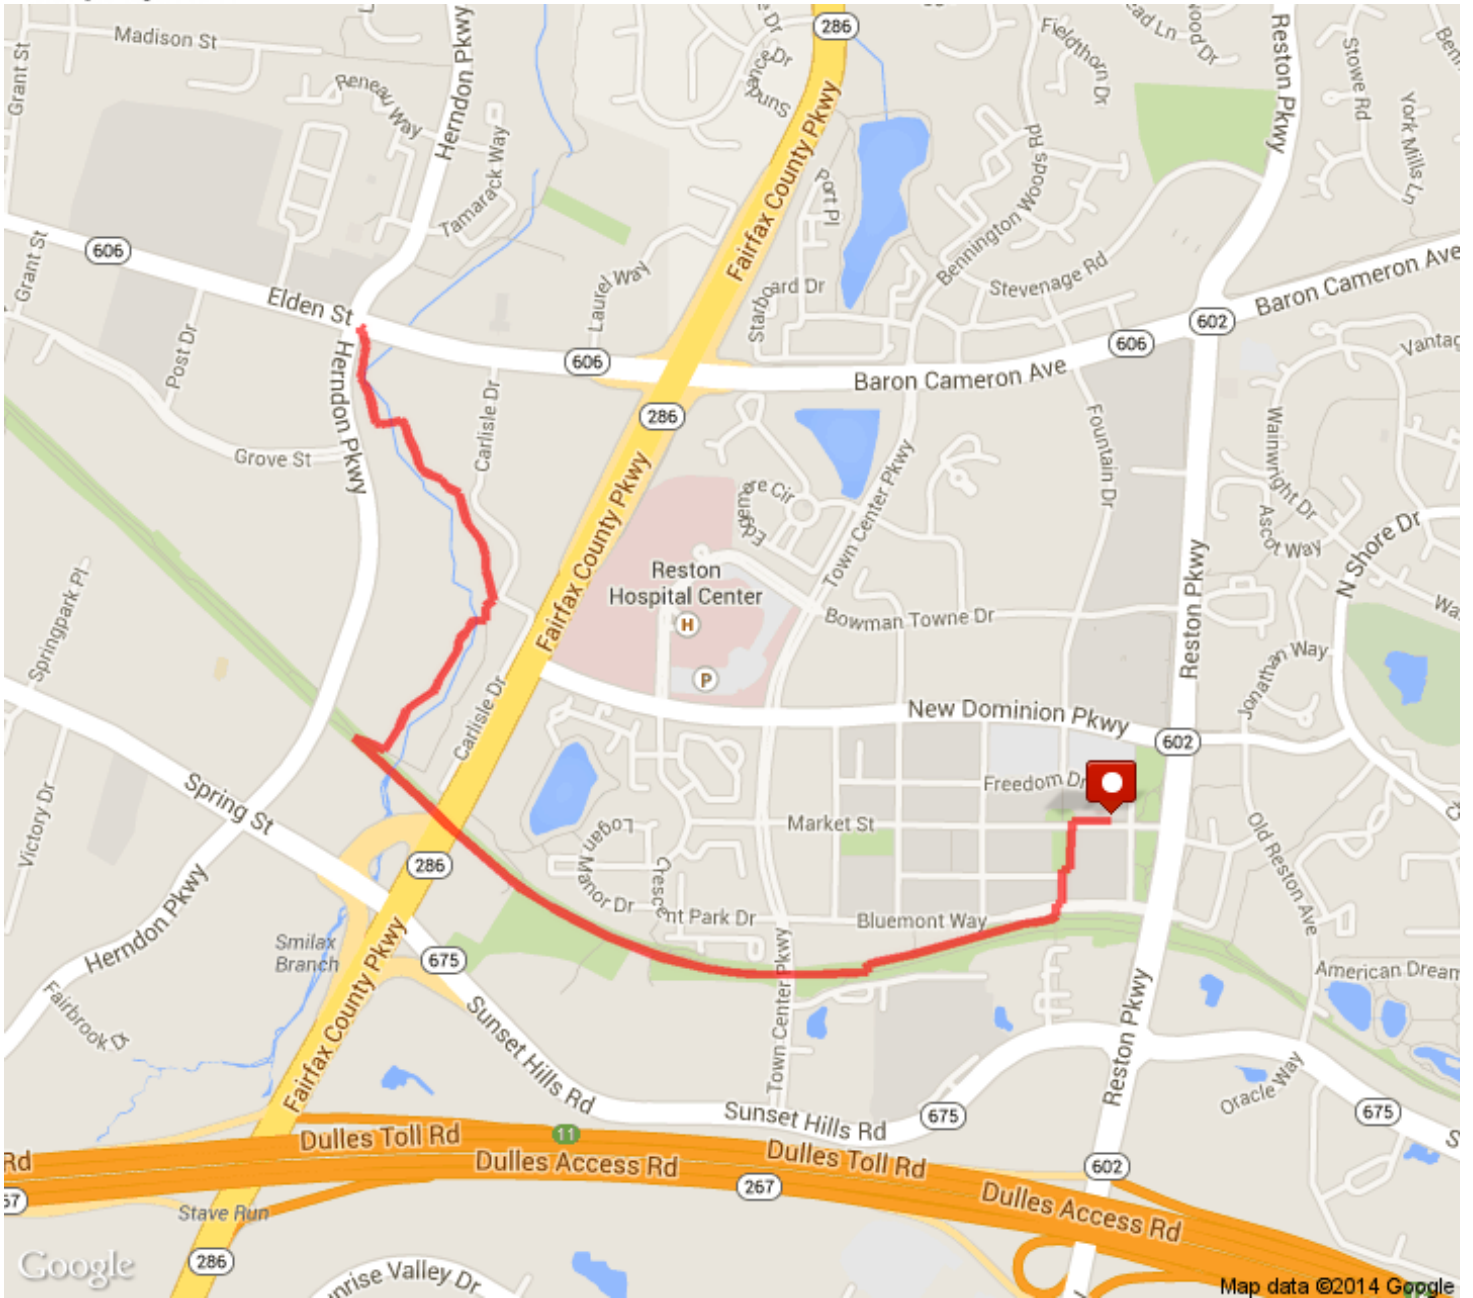

RTC to Milwaukee Frozen Custard

Distance: 3.42 mi

Elevation: 109.67 ft (Max: 463.48 ft)

mapmyride

 Head west on The Green Trail toward Market St	0 mi (+0.05 mi)
 Slight left onto Discovery St	0.05 mi (+0.03 mi)
 Head south on Discovery St toward Democracy Dr	0.08 mi (+0.03 mi)
 Slight left onto Democracy Dr	0.12 mi (+0.03 mi)
 Turn right onto Bluemont Way	0.15 mi (+0.01 mi)
 Turn left	0.15 mi (+0.01 mi)
 Turn right	0.17 mi (+0.04 mi)
 Head west toward Washington and Old Dominion Trail	0.21 mi (+0.19 mi)
 Turn right onto Washington and Old Dominion Trail	0.4 mi (+0.46 mi)
 Head northwest on Washington and Old Dominion Trail	0.86 mi (+0.22 mi)
 Sharp right onto Washington and Old Dominion Bridle Trail	1.07 mi (+0.04 mi)
 Turn left onto Sugarland Run Trail Destination will be on the left	1.11 mi (+0.03 mi)
 Head northeast on Sugarland Run Trail	1.14 mi (+0.17 mi)
 Turn left to stay on Sugarland Run Trail	1.31 mi (+0.41 mi)
 Turn left to stay on Sugarland Run Trail	1.72 mi (+0.01 mi)
 Slight right to stay on Sugarland Run Trail	1.72 mi (+0 mi)
 Turn right onto Elden St	1.73 mi (+0 mi)
 Head west on Elden St toward Sugarland Run Trail	1.73 mi (+0 mi)
 Turn left onto Sugarland Run Trail	1.73 mi (+0 mi)
 Slight left to stay on Sugarland Run Trail	1.74 mi (+0.01 mi)
 Turn right to stay on Sugarland Run Trail	1.74 mi (+0.41 mi)
 Turn right to stay on Sugarland Run Trail	2.15 mi (+0.17 mi)