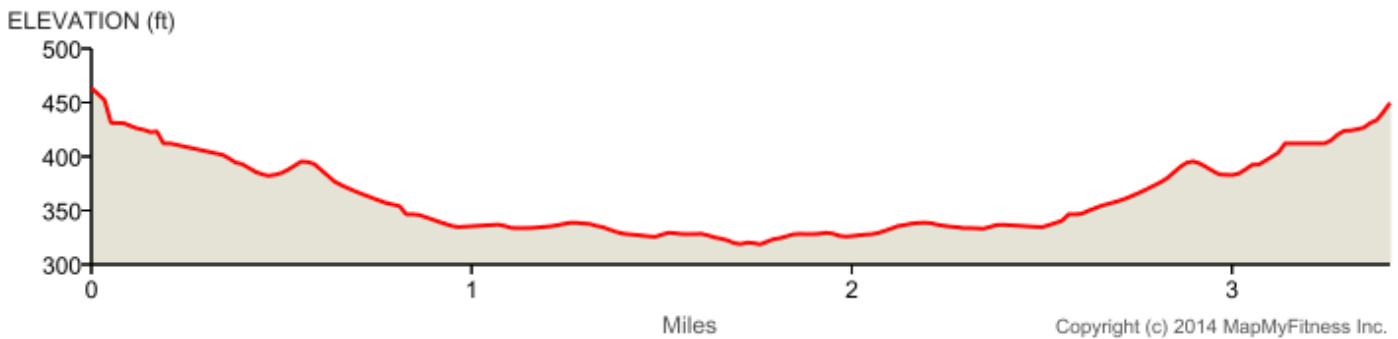

RTC to Milwaukee Frozen Custard

Distance: 3.42 mi

Elevation: 109.67 ft (Max: 463.48 ft)

mapmyride

 Head west on The Green Trail toward Market St	0 mi (+0.05 mi)
 Slight left onto Discovery St	0.05 mi (+0.03 mi)
 Head south on Discovery St toward Democracy Dr	0.08 mi (+0.03 mi)
 Slight left onto Democracy Dr	0.12 mi (+0.03 mi)
 Turn right onto Bluemont Way	0.15 mi (+0.01 mi)
 Turn left	0.15 mi (+0.01 mi)
 Turn right	0.17 mi (+0.04 mi)
 Head west toward Washington and Old Dominion Trail	0.21 mi (+0.19 mi)
 Turn right onto Washington and Old Dominion Trail	0.4 mi (+0.46 mi)
 Head northwest on Washington and Old Dominion Trail	0.86 mi (+0.22 mi)
 Sharp right onto Washington and Old Dominion Bridle Trail	1.07 mi (+0.04 mi)
 Turn left onto Sugarland Run Trail Destination will be on the left	1.11 mi (+0.03 mi)
 Head northeast on Sugarland Run Trail	1.14 mi (+0.17 mi)
 Turn left to stay on Sugarland Run Trail	1.31 mi (+0.41 mi)
 Turn left to stay on Sugarland Run Trail	1.72 mi (+0.01 mi)
 Slight right to stay on Sugarland Run Trail	1.72 mi (+0 mi)
 Turn right onto Elden St	1.73 mi (+0 mi)
 Head west on Elden St toward Sugarland Run Trail	1.73 mi (+0 mi)
 Turn left onto Sugarland Run Trail	1.73 mi (+0 mi)
 Slight left to stay on Sugarland Run Trail	1.74 mi (+0.01 mi)
 Turn right to stay on Sugarland Run Trail	1.74 mi (+0.41 mi)
 Turn right to stay on Sugarland Run Trail	2.15 mi (+0.17 mi)