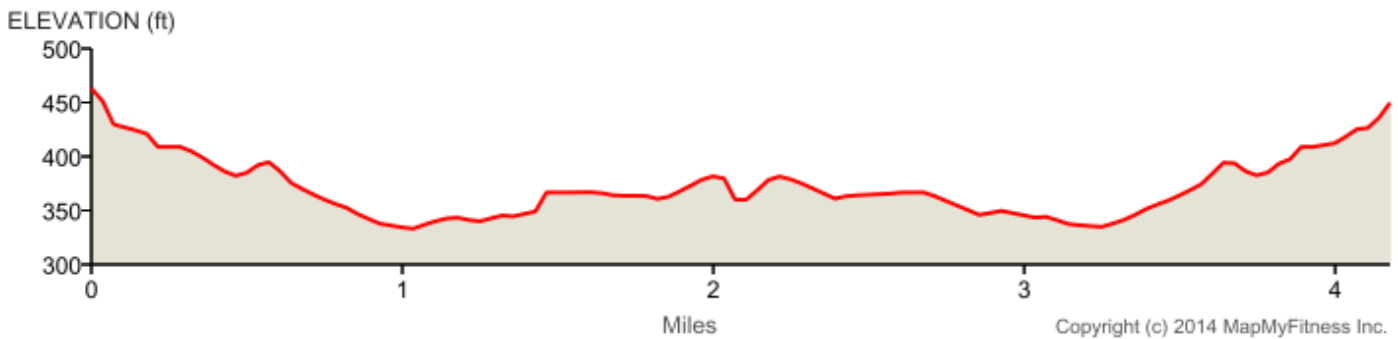

Reston Town Center to Dairy Queen

Distance: 4.18 mi

Elevation: 134.23 ft (Max: 462.96 ft)

mapmyride

 Head west on The Green Trail toward Market St	0 mi (+0.05 mi)
 Slight left onto Discovery St Destination will be on the left	0.05 mi (+0.04 mi)
 Head southwest on Discovery St toward Democracy Dr	0.09 mi (+0.02 mi)
 Slight left onto Democracy Dr	0.12 mi (+0.03 mi)
 Turn right onto Bluemont Way	0.15 mi (+0.01 mi)
 Turn left	0.15 mi (+0.01 mi)
 Turn right	0.17 mi (+0.12 mi)
 Head west toward Washington and Old Dominion Trail	0.29 mi (+0.11 mi)
 Turn right onto Washington and Old Dominion Trail Destination will be on the right	0.4 mi (+0.53 mi)
 Head northwest on Washington and Old Dominion Trail Destination will be on the right	0.93 mi (+0.61 mi)
 Head northwest on Washington and Old Dominion Trail toward Washington and Old Dominion Bridle Trail	1.54 mi (+0.27 mi)
 Slight right to stay on Washington and Old Dominion Trail	1.81 mi (+0.23 mi)
 Slight left to stay on Washington and Old Dominion Trail Destination will be on the right	2.04 mi (+0.07 mi)
 Head southeast on Washington and Old Dominion Trail toward Station St	2.11 mi (+0.33 mi)
 Keep left to stay on Washington and Old Dominion Trail	2.44 mi (+0.24 mi)
 Head southeast on Washington and Old Dominion Trail	2.68 mi (+0.61 mi)
 Head southeast on Washington and Old Dominion Trail toward Washington and Old Dominion Bridle Trail	3.29 mi (+0.53 mi)
 Turn left	3.82 mi (+0.11 mi)
 Head east	3.93 mi (+0.12 mi)
 Turn left toward Bluemont Way	4.05 mi (+0.01 mi)

 Turn right onto Bluemont Way	4.06 mi (+0.01 mi)
 Turn left onto Democracy Dr	4.07 mi (+0.04 mi)
 Slight right onto Discovery St	4.1 mi (+0.02 mi)
 Head north on Discovery St toward Market St	4.12 mi (+0.04 mi)
 Slight right onto The Green Trail	4.17 mi (+0.01 mi)
 Destination	4.18 mi (+0 mi)

MapMyRide • <http://mapmyride.com/routes/view/433162738>