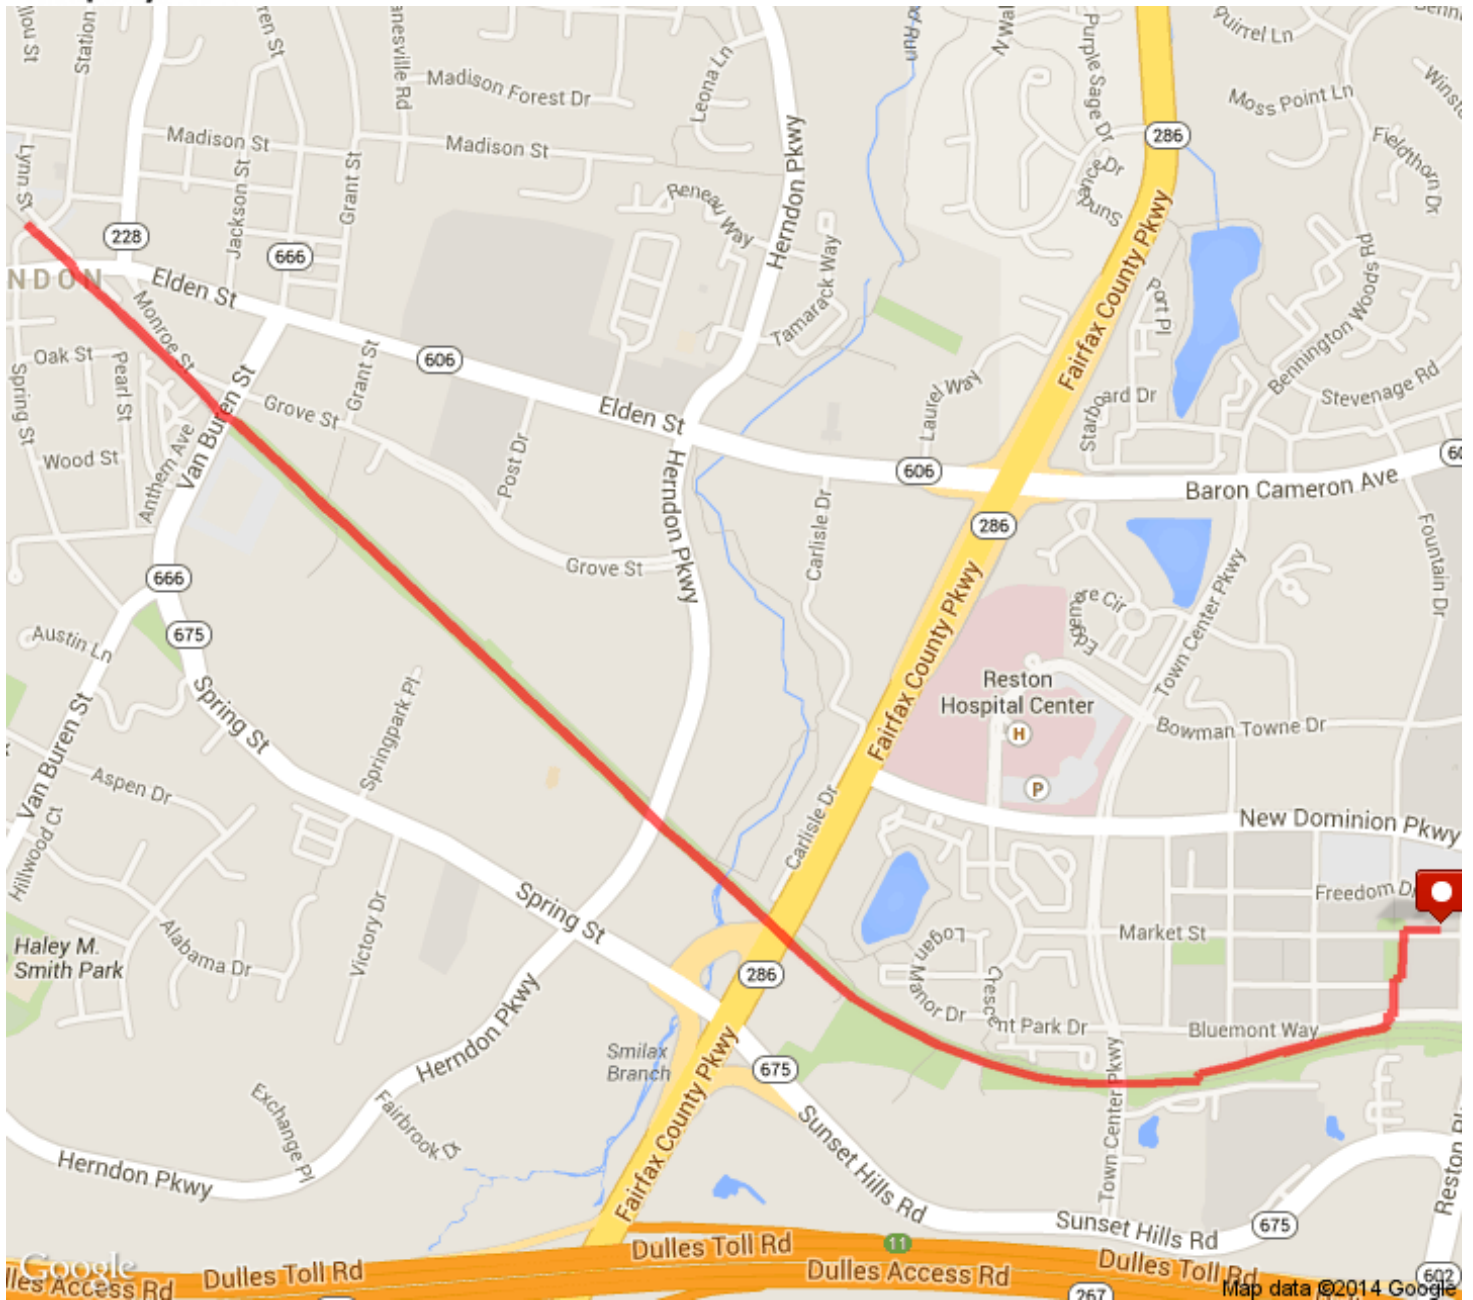

Reston Town Center to Dairy Queen

Distance: 4.18 mi

Elevation: 134.23 ft (Max: 462.96 ft)

mapmyride

 Head west on The Green Trail toward Market St	0 mi (+0.05 mi)
 Slight left onto Discovery St Destination will be on the left	0.05 mi (+0.04 mi)
 Head southwest on Discovery St toward Democracy Dr	0.09 mi (+0.02 mi)
 Slight left onto Democracy Dr	0.12 mi (+0.03 mi)
 Turn right onto Bluemont Way	0.15 mi (+0.01 mi)
 Turn left	0.15 mi (+0.01 mi)
 Turn right	0.17 mi (+0.12 mi)
 Head west toward Washington and Old Dominion Trail	0.29 mi (+0.11 mi)
 Turn right onto Washington and Old Dominion Trail Destination will be on the right	0.4 mi (+0.53 mi)
 Head northwest on Washington and Old Dominion Trail Destination will be on the right	0.93 mi (+0.61 mi)
 Head northwest on Washington and Old Dominion Trail toward Washington and Old Dominion Bridle Trail	1.54 mi (+0.27 mi)
 Slight right to stay on Washington and Old Dominion Trail	1.81 mi (+0.23 mi)
 Slight left to stay on Washington and Old Dominion Trail Destination will be on the right	2.04 mi (+0.07 mi)
 Head southeast on Washington and Old Dominion Trail toward Station St	2.11 mi (+0.33 mi)
 Keep left to stay on Washington and Old Dominion Trail	2.44 mi (+0.24 mi)
 Head southeast on Washington and Old Dominion Trail	2.68 mi (+0.61 mi)
 Head southeast on Washington and Old Dominion Trail toward Washington and Old Dominion Bridle Trail	3.29 mi (+0.53 mi)
 Turn left	3.82 mi (+0.11 mi)
 Head east	3.93 mi (+0.12 mi)
 Turn left toward Bluemont Way	4.05 mi (+0.01 mi)

 Turn right onto Bluemont Way	4.06 mi (+0.01 mi)
 Turn left onto Democracy Dr	4.07 mi (+0.04 mi)
 Slight right onto Discovery St	4.1 mi (+0.02 mi)
 Head north on Discovery St toward Market St	4.12 mi (+0.04 mi)
 Slight right onto The Green Trail	4.17 mi (+0.01 mi)
 Destination	4.18 mi (+0 mi)

MapMyRide • <http://mapmyride.com/routes/view/433162738>