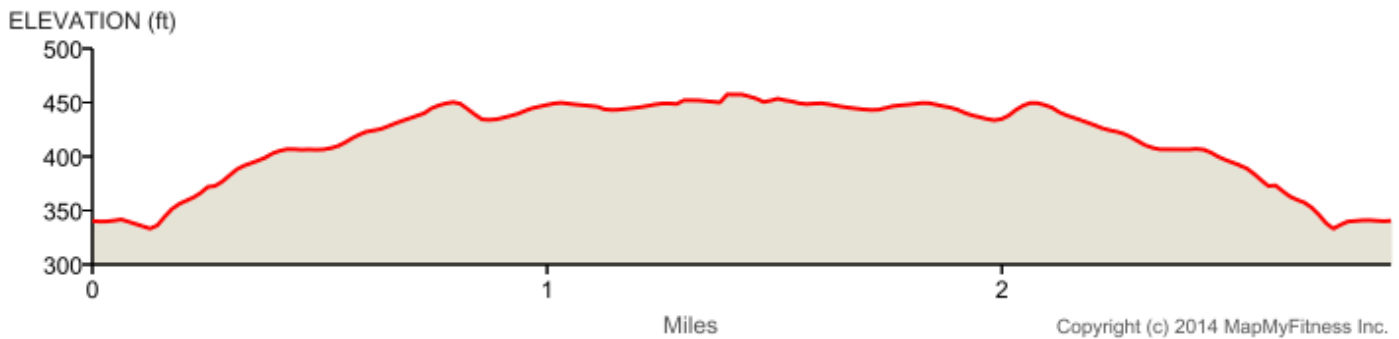

Lake Anne to Reston Town Center and back.

Distance: 2.86 mi

Elevation: 116.23 ft (Max: 462.76 ft)

mapmyride

	Head southwest	0 mi (+0 mi)
	Turn left toward The Blue Trail/The Green Trail	0 mi (+0.05 mi)
	Turn right onto The Blue Trail/The Green Trail	0.05 mi (+0.15 mi)
	Turn right onto The Green Trail	0.2 mi (+0.05 mi)
	Keep right to stay on The Green Trail Destination will be on the right	0.25 mi (+0.38 mi)
	Head west on The Green Trail toward Wainwright Dr	0.63 mi (+0.39 mi)
	Turn left to stay on The Green Trail	1.02 mi (+0.07 mi)
	Turn right to stay on The Green Trail Destination will be on the right	1.1 mi (+0.03 mi)
	Head west on The Green Trail	1.13 mi (+0 mi)
	Turn left to stay on The Green Trail	1.13 mi (+0.13 mi)
	Turn right	1.26 mi (+0.04 mi)
	Turn left Destination will be on the left	1.3 mi (+0.03 mi)
	Head south toward The Green Trail	1.33 mi (+0.05 mi)
	Turn right onto The Green Trail Destination will be on the right	1.38 mi (+0.05 mi)
	Head east on The Green Trail toward Presidents St	1.43 mi (+0.05 mi)
	Turn left	1.48 mi (+0.05 mi)
	Head north	1.53 mi (+0.03 mi)
	Turn right toward The Green Trail	1.56 mi (+0.04 mi)
	Turn left onto The Green Trail	1.6 mi (+0.13 mi)
	Turn right to stay on The Green Trail	1.73 mi (+0 mi)
	Head east on The Green Trail	1.73 mi (+0.03 mi)
	Turn left to stay on The Green Trail	1.76 mi (+0.07 mi)

 Turn right to stay on The Green Trail	1.84 mi (+0.39 mi)
 Head east on The Green Trail toward The Blue Trail	2.23 mi (+0.43 mi)
 Turn left onto The Blue Trail/The Green Trail	2.66 mi (+0.14 mi)
 Slight right to stay on The Blue Trail/The Green Trail	2.8 mi (+0.01 mi)
 Turn left	2.81 mi (+0.05 mi)
 Turn right	2.86 mi (+0 mi)
 Destination	2.86 mi (+0 mi)