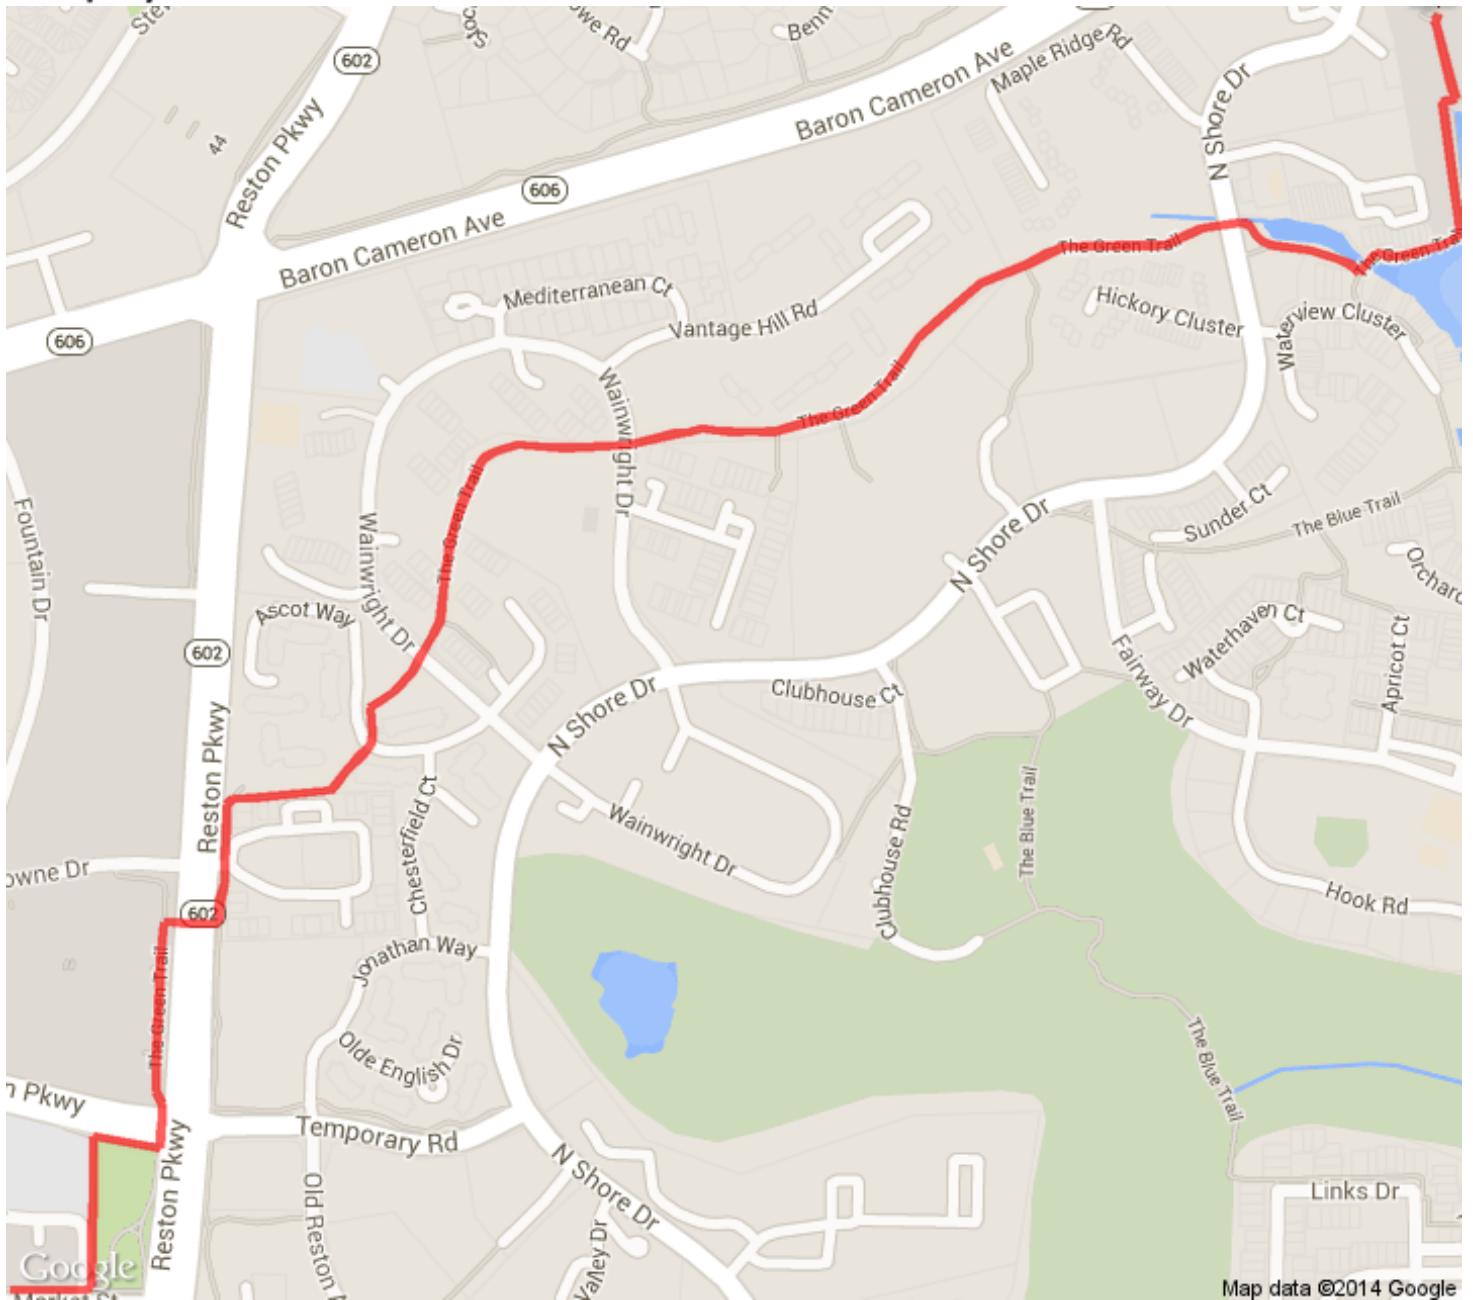

Lake Anne to Reston Town Center and back.

Distance: 2.86 mi

Elevation: 116.23 ft (Max: 462.76 ft)

mapmyride

	Head southwest	0 mi (+0 mi)
	Turn left toward The Blue Trail/The Green Trail	0 mi (+0.05 mi)
	Turn right onto The Blue Trail/The Green Trail	0.05 mi (+0.15 mi)
	Turn right onto The Green Trail	0.2 mi (+0.05 mi)
	Keep right to stay on The Green Trail Destination will be on the right	0.25 mi (+0.38 mi)
	Head west on The Green Trail toward Wainwright Dr	0.63 mi (+0.39 mi)
	Turn left to stay on The Green Trail	1.02 mi (+0.07 mi)
	Turn right to stay on The Green Trail Destination will be on the right	1.1 mi (+0.03 mi)
	Head west on The Green Trail	1.13 mi (+0 mi)
	Turn left to stay on The Green Trail	1.13 mi (+0.13 mi)
	Turn right	1.26 mi (+0.04 mi)
	Turn left Destination will be on the left	1.3 mi (+0.03 mi)
	Head south toward The Green Trail	1.33 mi (+0.05 mi)
	Turn right onto The Green Trail Destination will be on the right	1.38 mi (+0.05 mi)
	Head east on The Green Trail toward Presidents St	1.43 mi (+0.05 mi)
	Turn left	1.48 mi (+0.05 mi)
	Head north	1.53 mi (+0.03 mi)
	Turn right toward The Green Trail	1.56 mi (+0.04 mi)
	Turn left onto The Green Trail	1.6 mi (+0.13 mi)
	Turn right to stay on The Green Trail	1.73 mi (+0 mi)
	Head east on The Green Trail	1.73 mi (+0.03 mi)
	Turn left to stay on The Green Trail	1.76 mi (+0.07 mi)

 Turn right to stay on The Green Trail	1.84 mi (+0.39 mi)
 Head east on The Green Trail toward The Blue Trail	2.23 mi (+0.43 mi)
 Turn left onto The Blue Trail/The Green Trail	2.66 mi (+0.14 mi)
 Slight right to stay on The Blue Trail/The Green Trail	2.8 mi (+0.01 mi)
 Turn left	2.81 mi (+0.05 mi)
 Turn right	2.86 mi (+0 mi)
 Destination	2.86 mi (+0 mi)

MapMyRide • <http://mapmyride.com/routes/view/421236970>